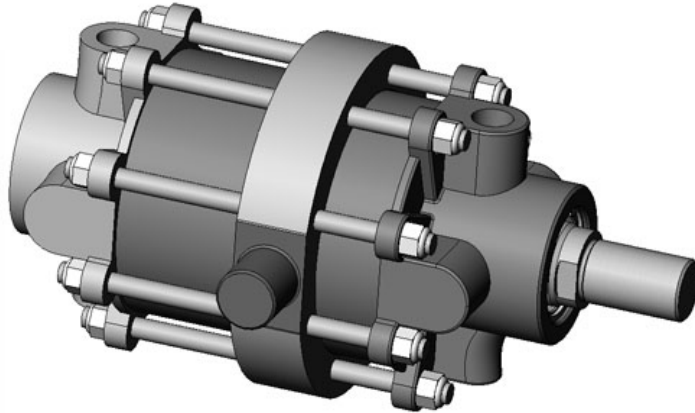

Introducing **ROYAL RM Series**

Replacement cylinders for the Atlas MM-Series.

- **Westcoast Cylinders Inc. offers replacements for the discontinued MM Series.**
- **Contact a Westcoast Cylinders representative or the factory directly for a quote on your crossover requirements.**
- **We will require the Atlas MM model number and a description to ensure a proper direct crossover.**
- **Westcoast Cylinders will utilize the “R” Series with modifications to ensure a direct mounting and functional match is made.**
- **See page 2 behind to define a cylinder using Royal’s new RM nomenclature.**

* ALL BUMPER OPTIONS REDUCE EFFECTIVE STROKE. B AND B1 OPTIONS ALSO AFFECT ROD EXTENSION.

** PISTON ROD THREAD DIA. AND LENGTH ARE ROYAL STANDARDS. IF SIZES MUST MATCH SERIES "MM" THEN SELECT APPROPRIATE CODE IN NOMENCLATURE.