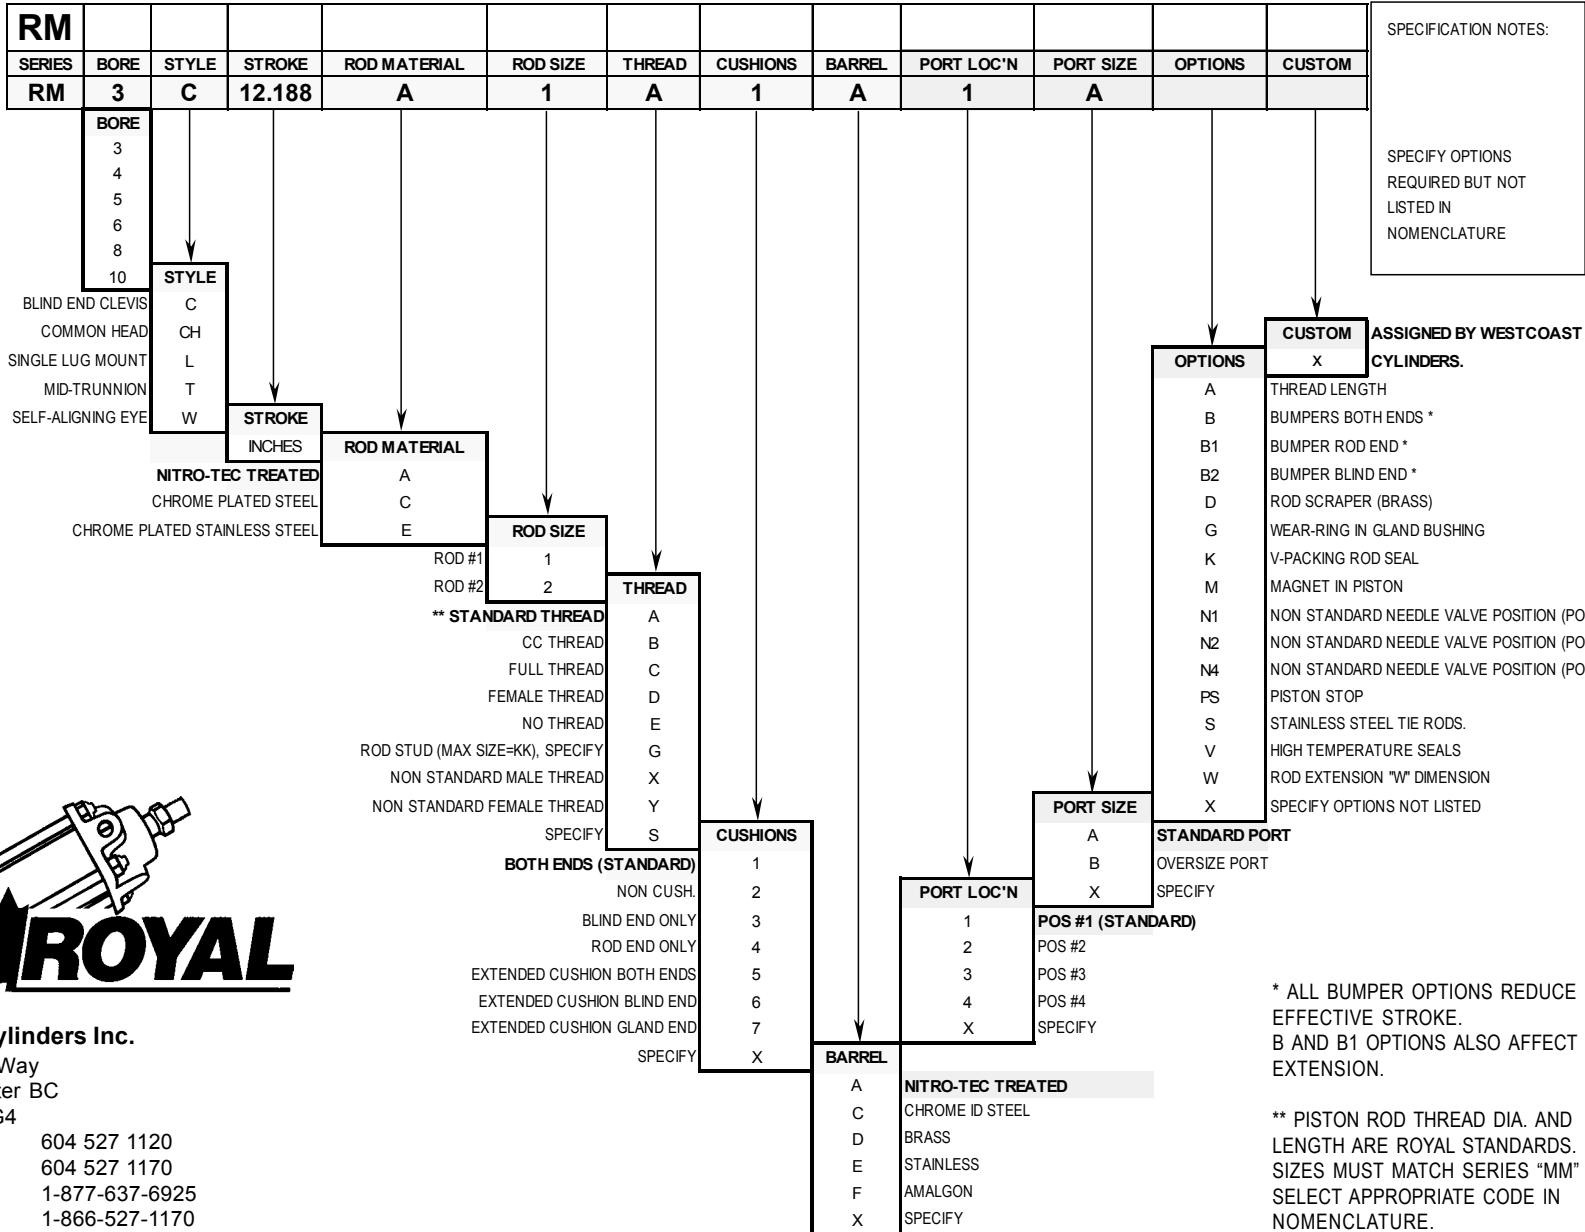

ROYAL RM-SERIES CYLINDER NOMENCLATURE

SPECIFYING AN "X" IN ANY FIELD REQUIRES AN EXPLANATION IN THE SPECIAL NOTES FIELD.

EXAMPLE

Westcoast Cylinders Inc.

225 Edworthy Way
New Westminster BC
Canada V3L 5G4
Telephone: 604 527 1120
Facsimile: 604 527 1170
Phone Toll Free: 1-877-637-6925
Fax Toll Free: 1-866-527-1170
email: sales@royalcylinders.com
website: www.royalcylinders.com

* ALL BUMPER OPTIONS REDUCE EFFECTIVE STROKE. B AND B1 OPTIONS ALSO AFFECT ROD EXTENSION.

** PISTON ROD THREAD DIA. AND LENGTH ARE ROYAL STANDARDS. IF SIZES MUST MATCH SERIES "MM" THEN SELECT APPROPRIATE CODE IN NOMENCLATURE.